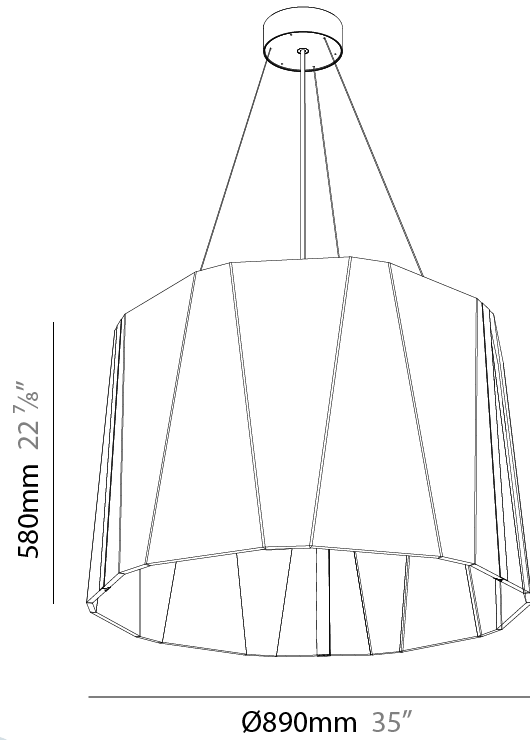

PHYSICAL

Shape: Drum
Diameter (mm): 890
Diameter (in): 35 7/16
Height (mm): 580
Height (in): 22 13/16
Weight (kg): 14.5

Diffuser: [Clear / Microprism / Clear Microprism](#)
Fixture Finish: [SSR / BKV / CWI / CRY / HAB / UFT / ITA / RUA / FTG / MYG / LOD / PUS / FRO / FUP / KIA / POP / BLS / SPG / MEY / GOH / CHC / COM / ABZ / JAG / OBR / MOS / ROR](#)
Holder Finish: [SSR / BKV / CWI / CRY / HAB / LAG / UFT / ITA / RUA / RUR / MIC / FTG / MYG / TWT / LOD / PUS / FRO / FUP / KIA / POP / BLS / SPG / MEY / GOH / GUM / CHC / COM / ABZ / JAG](#)
Acoustic Finish: [SFW / CYW / SEE / SYN / MTS / PMB / TTN / CYB / STO / DPE / BES / SHB / ARE / ANE / VRD / CRF](#)
Fixture Material: Aluminum
Primary Material: Acoustic
Cable Details: [2000mm/78 3/4" or 6000mm/236 1/4" Cable, - Black, Orange, Red, Transparent and White](#)

ELECTRICAL

Lamp Type: LED
Input Wattage (W): 89.5
Total Output Wattage (W): 80.9
Dimming: Tri-Mode (Non-Dimming and Phase Dimming (120Vac only) and 0-10V Dimming)
Driver Included: Yes
Driver Location: Integrated
Driver Type: Constant Current - Universal
Driver Class: Class 2
Input Voltage (V): 120
Constant Current (MA): 1400mA
Upon Request: [MATTER Dimming / DALI Dimming (Remote)](#)

LED

Color Temperature (°K): [2700 / 3000 / 3500 / 4000](#)
Max. Delivered Lumen (lm): Max 11940
CRI: >90 CRI
Lamp Life (hrs): 50000

OPTICAL

RATINGS AND CERTIFICATIONS
Certified By: Certified for North American Standards
IP rating: IP20